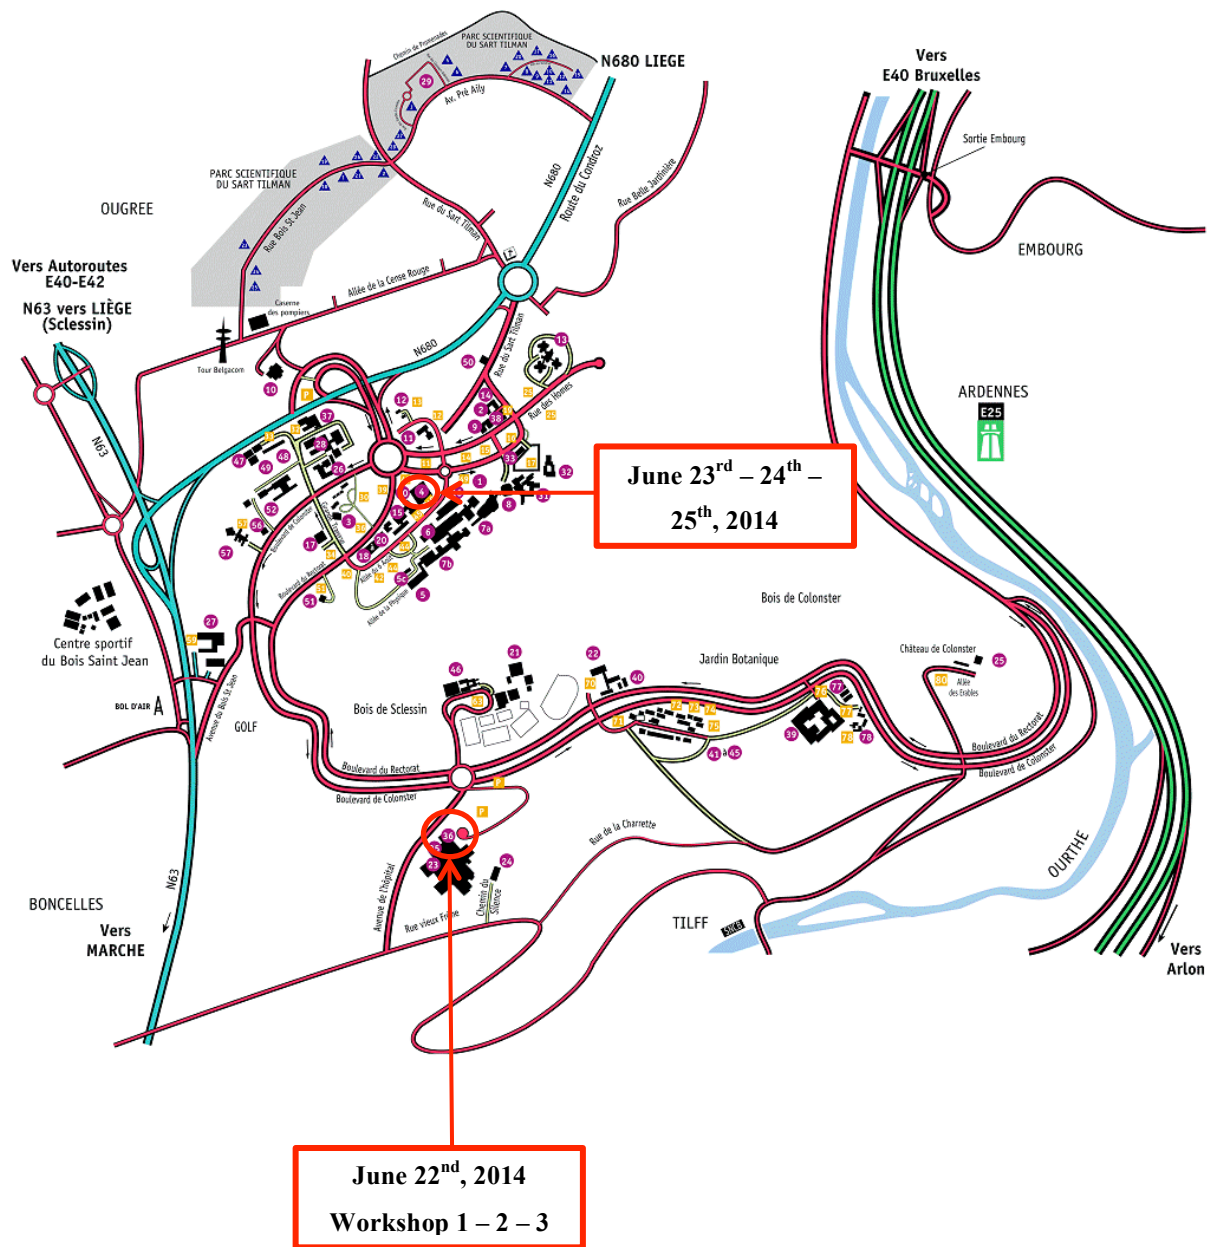

Complete map of the Sart Tilman site:

**June 22<sup>nd</sup>, 2014: Workshop 1 – 2 – 3**

These workshops will take place in the Building **B36**:

"Department of Pharmacy", Avenue de l'Hôpital, 1; Sart Tilman, 4000 Liège

➤ **By car:**

GPS localization: <http://maps.google.com?q=50.574793,5.567997>; N: 50.5748; E: 5.5679

There are two free parkings and one parking at 2€/day. Signage will be displayed.

➤ **By bus** :

- **If you come from Liege Guillemins Station:** Bus n°48 (Opéra - Guillemins - Sart-Tilman Université – CHU)
- **If you come from Liege centrum:** Bus n°48 (Opéra - Guillemins - Sart-Tilman Université – CHU)
- **→ You have to stop at SART-TILMAN C.H.U.**

Detail of the bus trajectory: