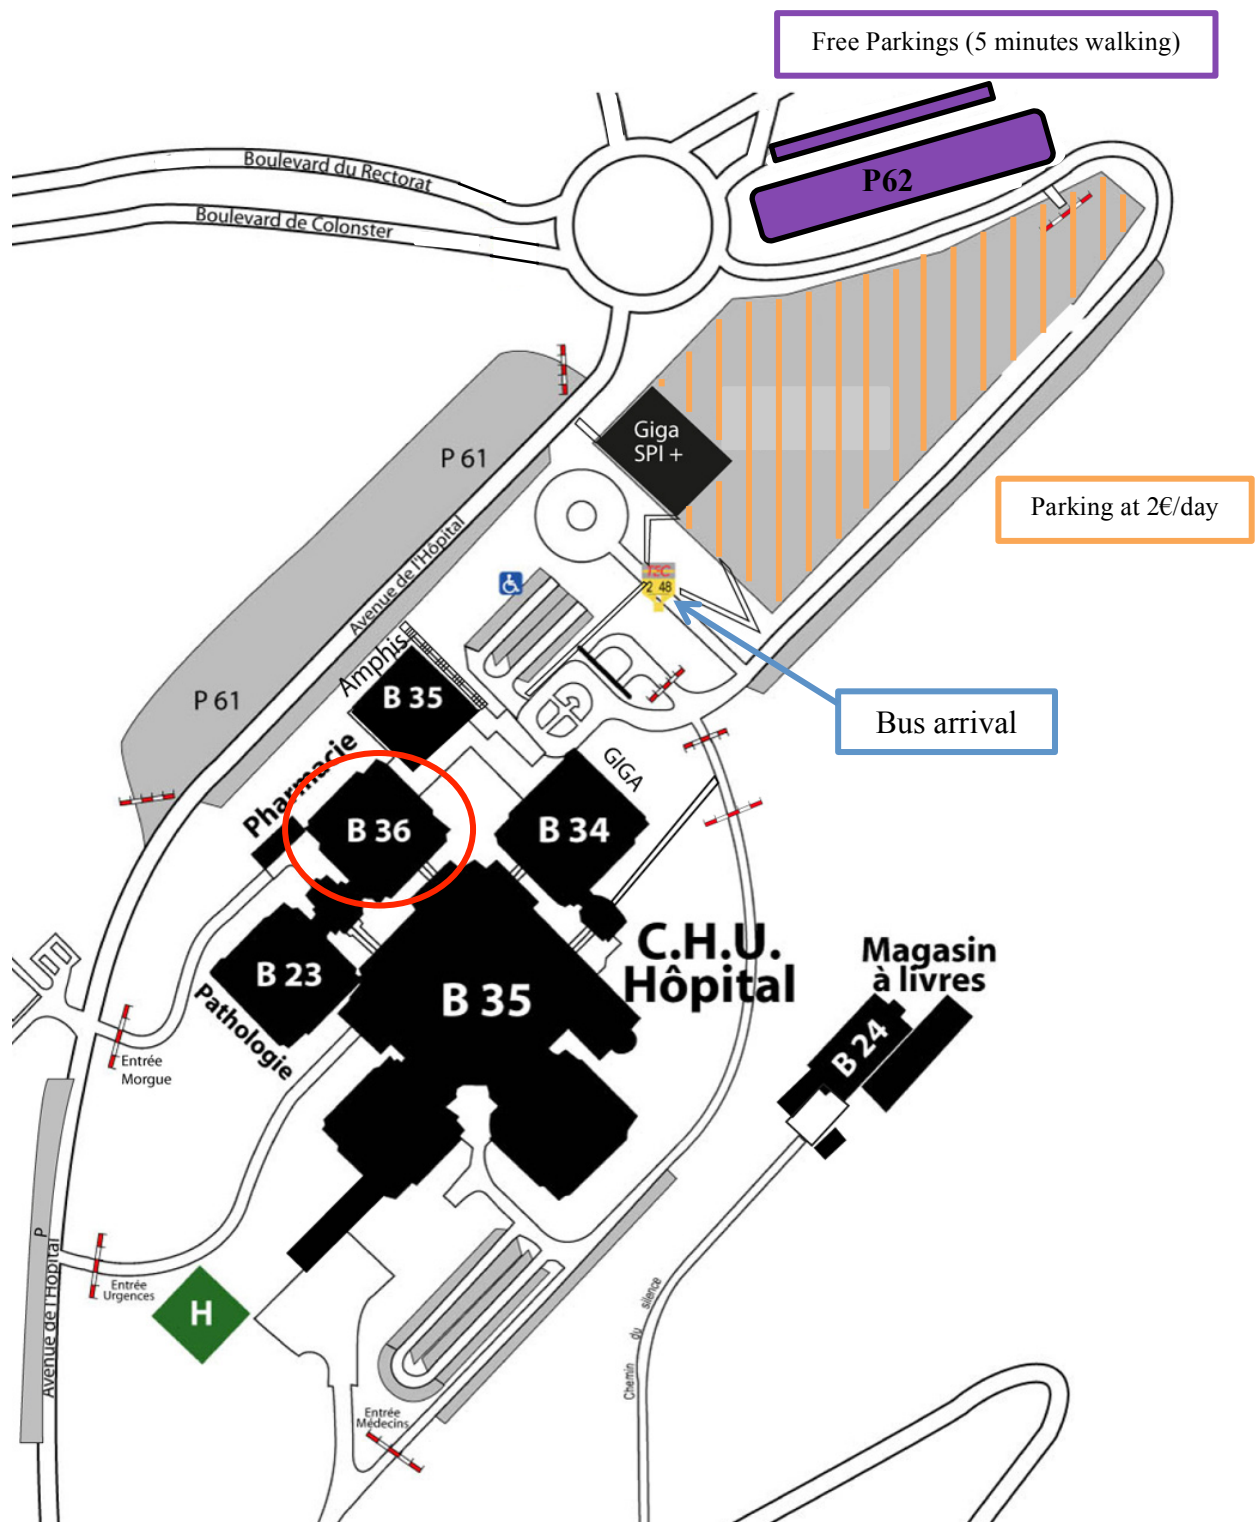

Complete map of the Sart Tilman site:

**June 22<sup>nd</sup>, 2014: Workshop 1 – 2 – 3**

These workshops will take place in the Building **B36**:

"Department of Pharmacy", Avenue de l'Hôpital, 1; Sart Tilman, 4000 Liège

➤ **By car:**

GPS localization: <http://maps.google.com?q=50.574793,5.567997>; N: 50.5748; E: 5.5679

There are two free parkings and one parking at 2€/day. Signage will be displayed.

➤ **By bus** :

- **If you come from Liege Guillemins Station:** Bus n°48 (Opéra - Guillemins - Sart-Tilman Université – CHU)
- **If you come from Liege centrum:** Bus n°48 (Opéra - Guillemins - Sart-Tilman Université – CHU)
- **→ You have to stop at SART-TILMAN C.H.U.**

Detail of the bus trajectory: